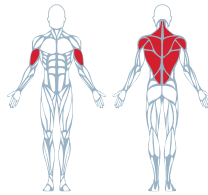

KEISER

KEISER STRENGTH

Only Keiser's **Dynamic Variable Resistance** safely builds strength at any speed, which is the key to building maximum power [Force x Velocity]. Keiser strength machines enable you to develop power, and Power is the key to Performance.

UPPER BODY MACHINES

A250 UPPER BACK

Model 2021

V FOR VICTORY

Featuring two hand-grip positions to maximize the work on the muscles of the upper, middle, and sides of your back, it is this machine that contributes to the V-shape we admire in the human body. While this is a bilateral machine (both arms work together), it does offer variety for someone on a budget.

KEISER DYNAMIC VARIABLE RESISTANCE

Keiser's **Dynamic Variable Resistance** is designed to provide a smooth consistent Variable Resistance force curve at any training speed. Each machine has its own unique Variable Resistance curve designed and tuned perfectly for the muscles being used in that particular exercise. For users, this means that working out any speed, you'll always be training at maximum efficiency.